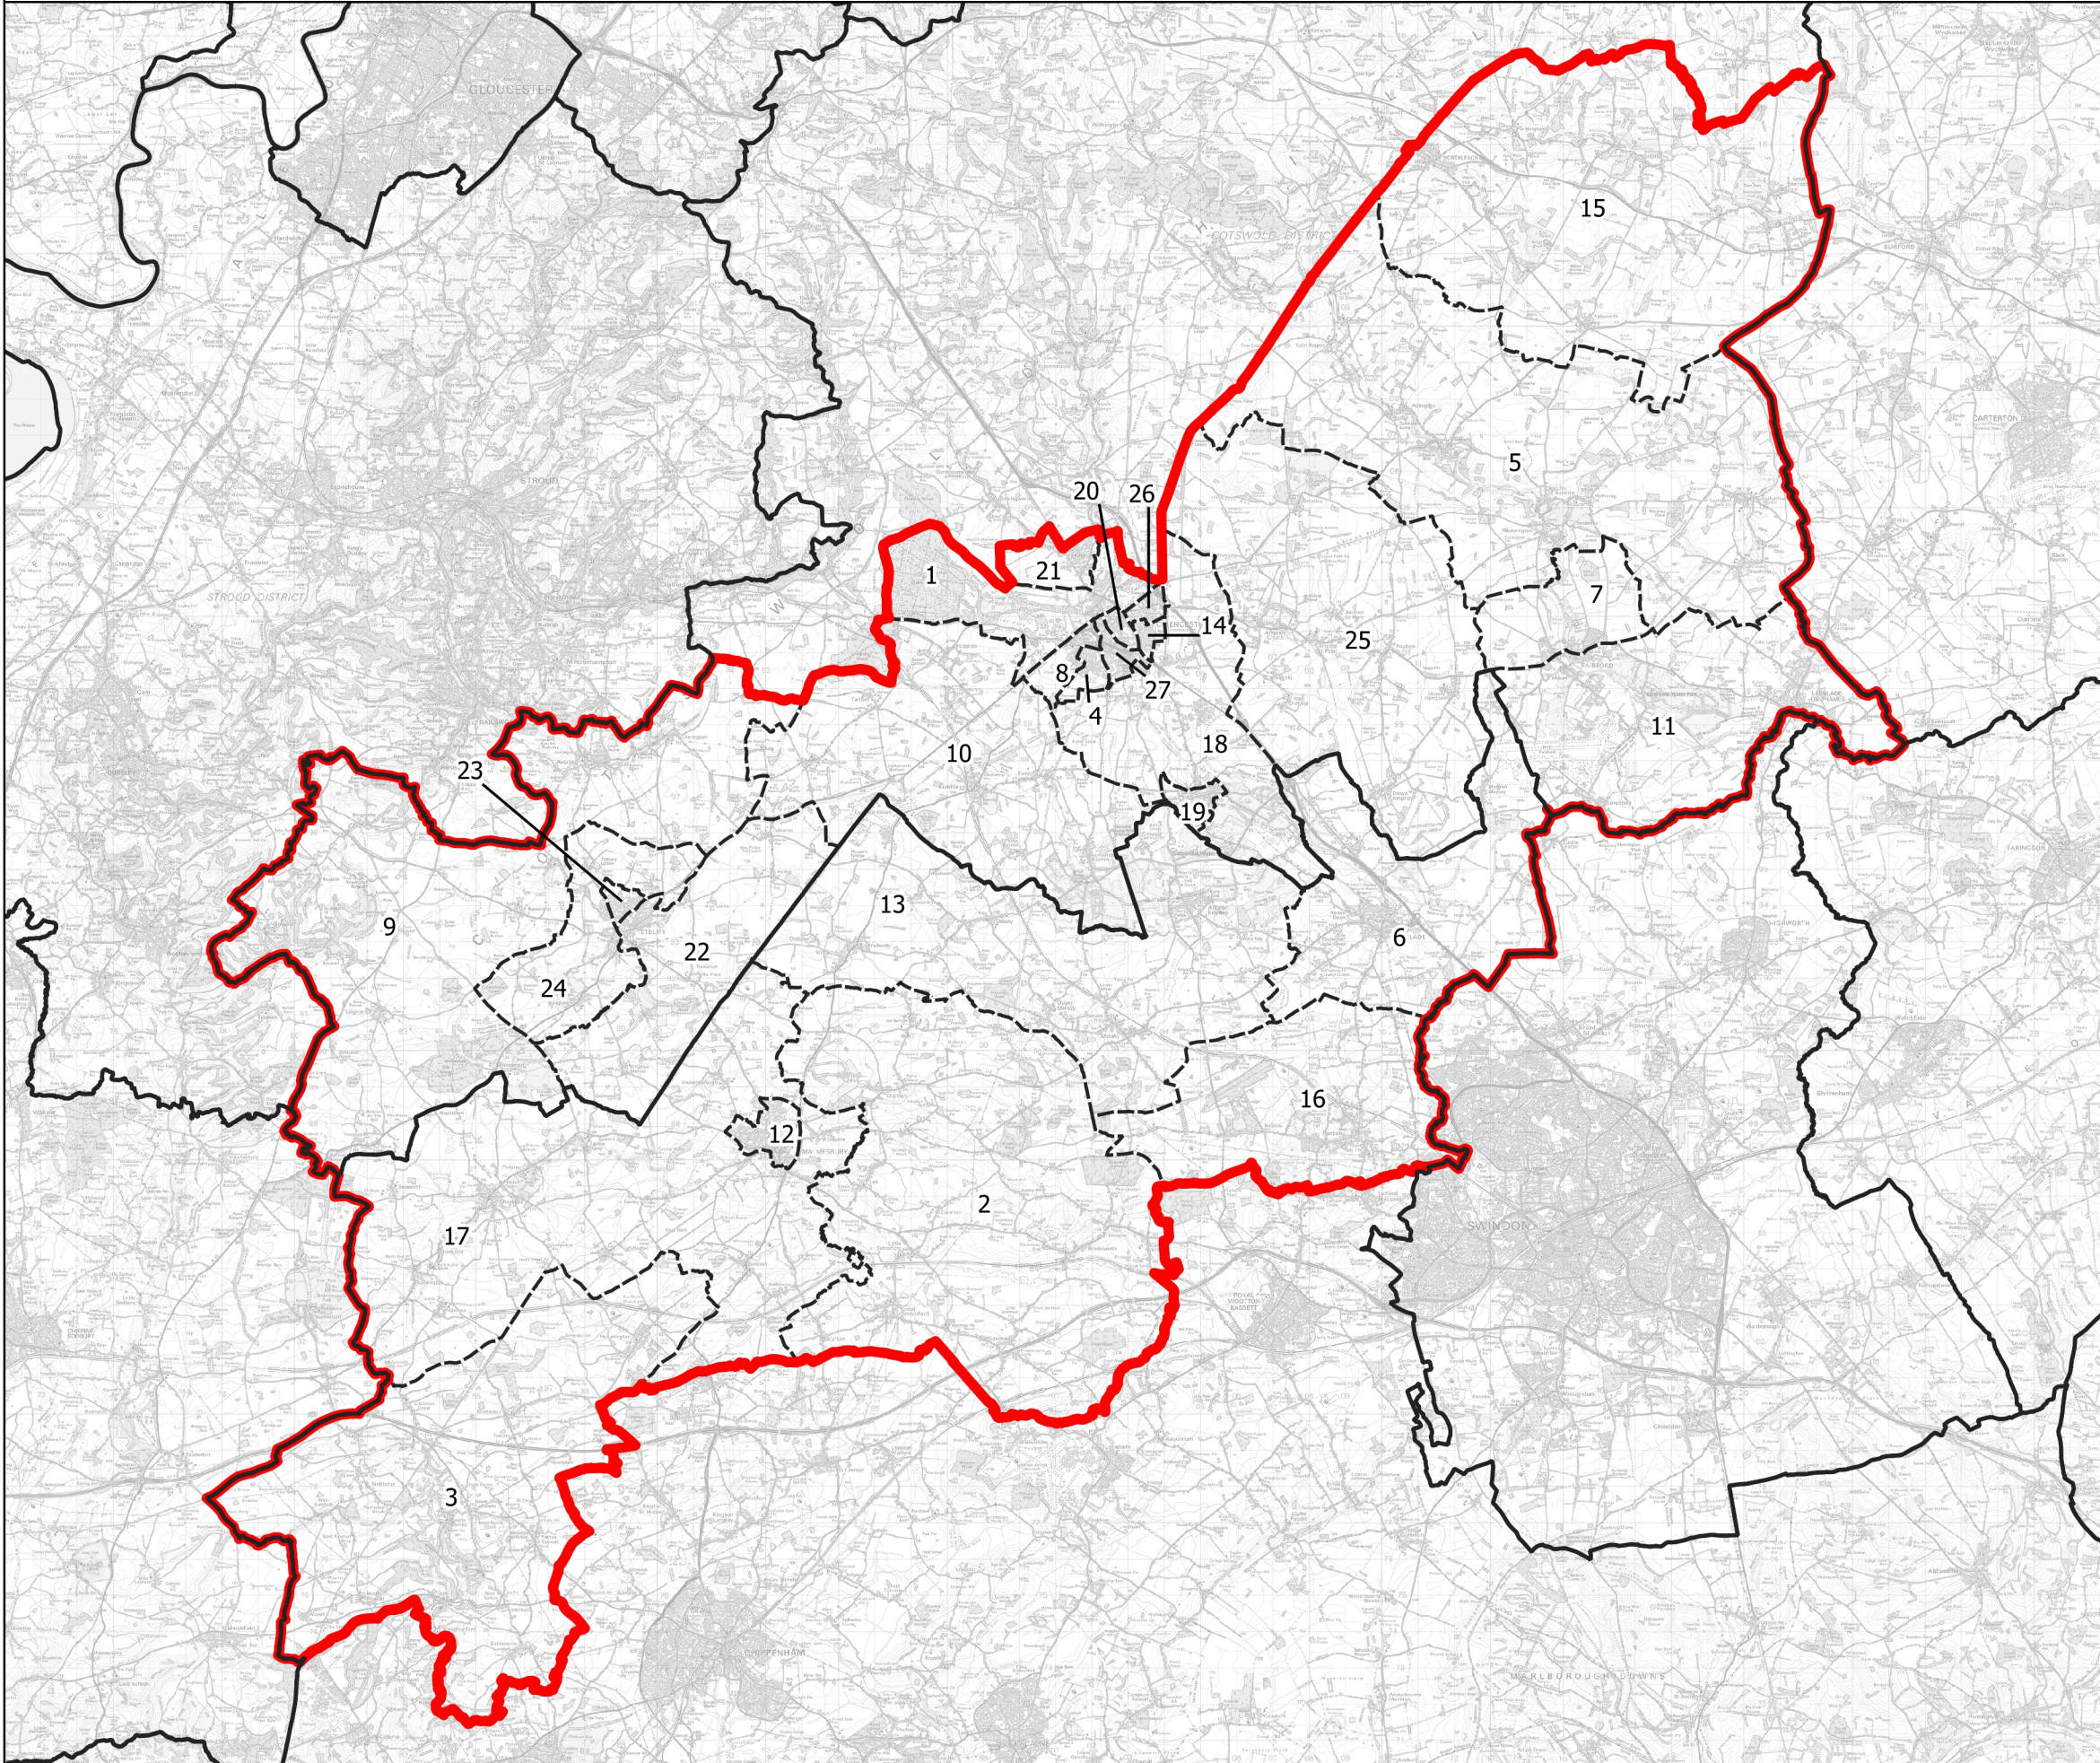

Boundary Commission for England - Initial Proposals for the South West Region

Cirencester and North Wiltshire County Constituency - Electorate 71,222

- Wards:
- 1 Abbey
  - 2 Brinkworth
  - 3 By Brook
  - 4 Chesterton
  - 5 Coln Valley
  - 6 Cricklade & Latton
  - 7 Fairford North
  - 8 Four Acres
  - 9 Grumbolds Ash with Avening
  - 10 Kemble
  - 11 Lechlade, Kempford & Fairford South
  - 12 Malmesbury
  - 13 Minety
  - 14 New Mills
  - 15 Northleach
  - 16 Purton
  - 17 Sherston
  - 18 Siddington & Cerney Rural
  - 19 South Cerney Village
  - 20 St. Michael's
  - 21 Stratton
  - 22 Tetbury East & Rural
  - 23 Tetbury Town
  - 24 Tetbury with Upton
  - 25 The Ampneys & Hampton
  - 26 The Beeches
  - 27 Watermoor

- Constituency
- Local Authorities
- Wards

© Crown copyright and database rights 2021 OS 100018289. You are permitted to use this data solely to enable you to respond to, or interact with, the organisation that provided you with the data. You are not permitted to copy, sub-license, distribute or sell any of this data to third parties in any form. Third party rights to enforce the terms of this licence shall be reserved to OS.

Cirencester and North Wiltshire County Constituency